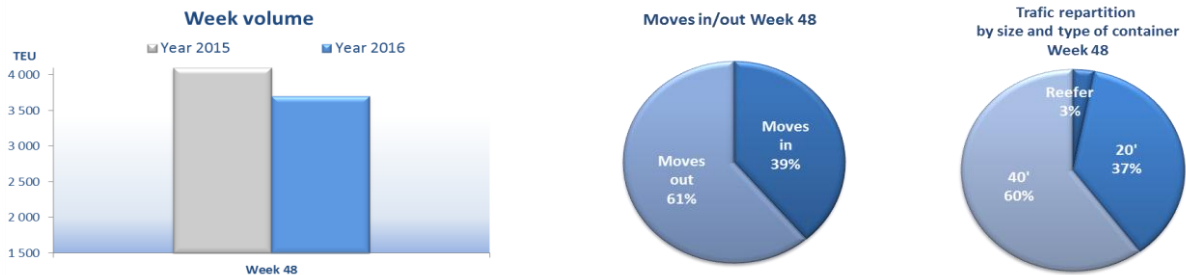

Week volumes (TEU): 3'704 **Week Call number : 10**

Key Performance Indicators

Productivity	Week	2016 average
Containers / hour	20,48	23,18

Fluidity	Week	2016 average
Average waiting time by truck	28	22

Reliability	Gantry	Straddle Carrier
Handl. Equipment availability	99,22%	86,30%

Cliquez sur l'image pour le programme MEDPORTS

Inland connections

Road	Week	2016	Rail	Week	2016
Containers on trucks	1 183	59 316	Containers on train	331	17 744

Activity evolution

Highlights

Events : Intermed Gateways and the Union for Mediterranean Sea are holding the first forum for the Mediterranean ports. The target is to swap ideas about logistics and develop contacts with major actors.