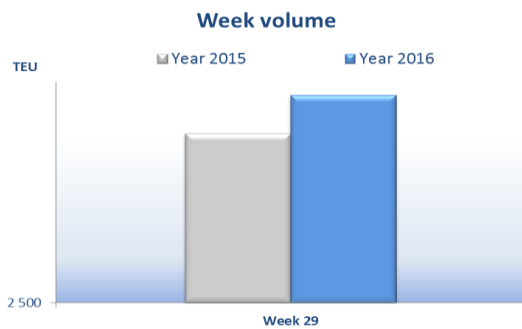

Week volumes (TEU): 2'688 Week Call number : 11

**Key Performance Indicators**

Productivity	Week	2016 average
Containers / hour	23,67	23,28

Fluidity	Week	2016 average
Average waiting time by truck	22	35

Reliability	Gantry	Straddle Carrier
Handl. Equipment availability	99,22%	86,30%

Quai des brumes - MET, July, 18th

**Inland connections**

Road	Week	2016	Rail	Week	2016
Containers on trucks	984	36 727	Containers on train	322	10 573

**Activity evolution**

**Highlights**

**Safety** : Med Europe is constantly checking the straddle-carriers. Drivers and maintenance crew work closely together . The last measure taken is to limit the driving speed to 18 km/hour on the Terminal.