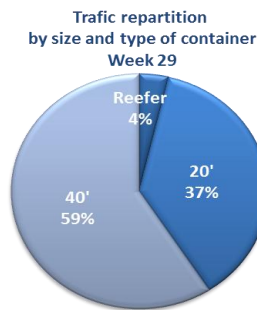

Week volumes (TEU): 2'688 Week Call number : 11

**Key Performance Indicators**

Productivity	Week	2016 average
Containers / hour	23,67	23,28

Fluidity	Week	2016 average
Average waiting time by truck	22	35

Reliability	Gantry	Straddle Carrier
Handl. Equipment availability	99,22%	86,30%

Quai des brumes - MET, July, 18th

**Inland connections**

Road	Week	2016	Rail	Week	2016
Containers on trucks	984	36 727	Containers on train	322	10 573

**Activity evolution**

**Highlights**

**Safety** : Med Europe is constantly checking the straddle-carriers. Drivers and maintenance crew work closely together . The last measure taken is to limit the driving speed to 18 km/hour on the Terminal.