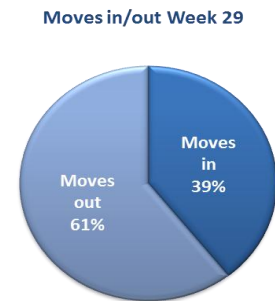

Week volumes (TEU): 2'688 Week Call number : 11

**Key Performance Indicators**

Productivity	Week	2016 average
Containers / hour	23,67	23,28

Fluidity	Week	2016 average
Average waiting time by truck	22	35

Reliability	Gantry	Straddle Carrier
Handl. Equipment availability	99,22%	86,30%

Quai des brumes - MET, July, 18th

**Inland connections**

Road	Week	2016	Rail	Week	2016
Containers on trucks	984	36 727	Containers on train	322	10 573

**Activity evolution**

**Highlights**

**Safety** : Med Europe is constantly checking the straddle-carriers. Drivers and maintenance crew work closely together . The last measure taken is to limit the driving speed to 18 km/hour on the Terminal.