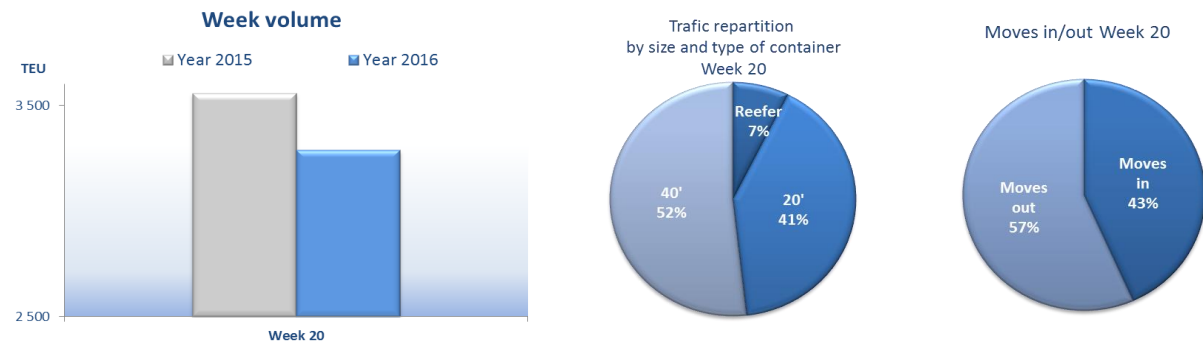

Week volumes (TEU): 3'287 Week Call number: 12

Key Performance Indicators

Productivity	Week	2016 average
Containers / hour	21,85	23,24
Fluidity	Week	2016 average
Average waiting time by truck	21	20
Reliability	Gantry	Straddle Carrier
Handl. Equipment availability	99,53%	86,30%

Inland connections

Road	Week	2016	Rail	Week	2016
Containers on trucks	1 533	25 634	Containers on train	524	7 055

Activity evolution

Highlights

Spread the word : Breakbulk Europe in Anvers (23 - 26 May 2016) is one of the largest exhibitions in the world addressing the needs of traditional breakbulk and project cargo logistics professionals.