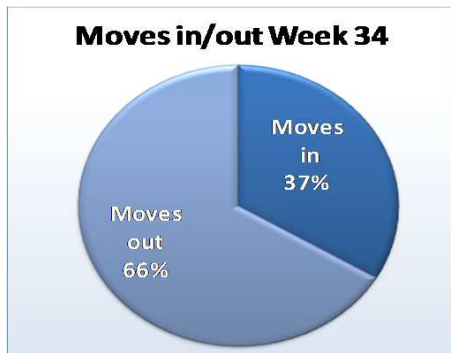

Activity evolution

Highlights

Traffic : in September, Grimaldi increases the frequency of its Mediterranean-West Africa service from one sailing every 12 days to once every ten.

Traffic : En septembre, Grimaldi augmente la fréquence de son service Méditerranée-Afrique de l'Ouest en passant de "une escale tous les 12 jours" à "une escale tous les 10 jours"

Promotion : Adidas (cf photo) had chosen the infrastructure and MedEurope and Marseille Manutention Team to organize his promotional show front 400 hundreds people, presenting the new football jerseys for several famous European football team.

Promotion : Adidas (cf photo) avait choisi les terrains et les équipes de MedEurope et Marseille Manutention pour l'organisation, devant 400 spectateurs, de la présentation commerciale de ses nouveaux maillots 2015-2016 de ses grandes équipes européennes de football.

Operation : the technical team, thanks to a preventive program of the maintenance operations, guarantees since the beginning of the year a more than 99% of the cranes availability.

Operation : Grâce à la planification préventive des opérations de maintenance les équipes techniques de Med Europe assure un taux de disponibilité des grues de plus de 99%.

THE figure of the week

355

average number of teus handled during a call in 2015

Med-Europe, Your Euromediterranean terminal in the heart of Marseille

Trade mark of Intramar SA & STS for its Bulk & containers activities
Headoffice : INTRAMAR SA - Enceinte portuaire GPM - Porte 4 - BP 68 - 13315 MARSEILLE Cedex 15-France
Tél. : +33 (0)4 91 09 60 01 - Fax : +33 (0)4 91 09 60 05- info@medeurope.fr
<http://www.med-europe-terminal.com>